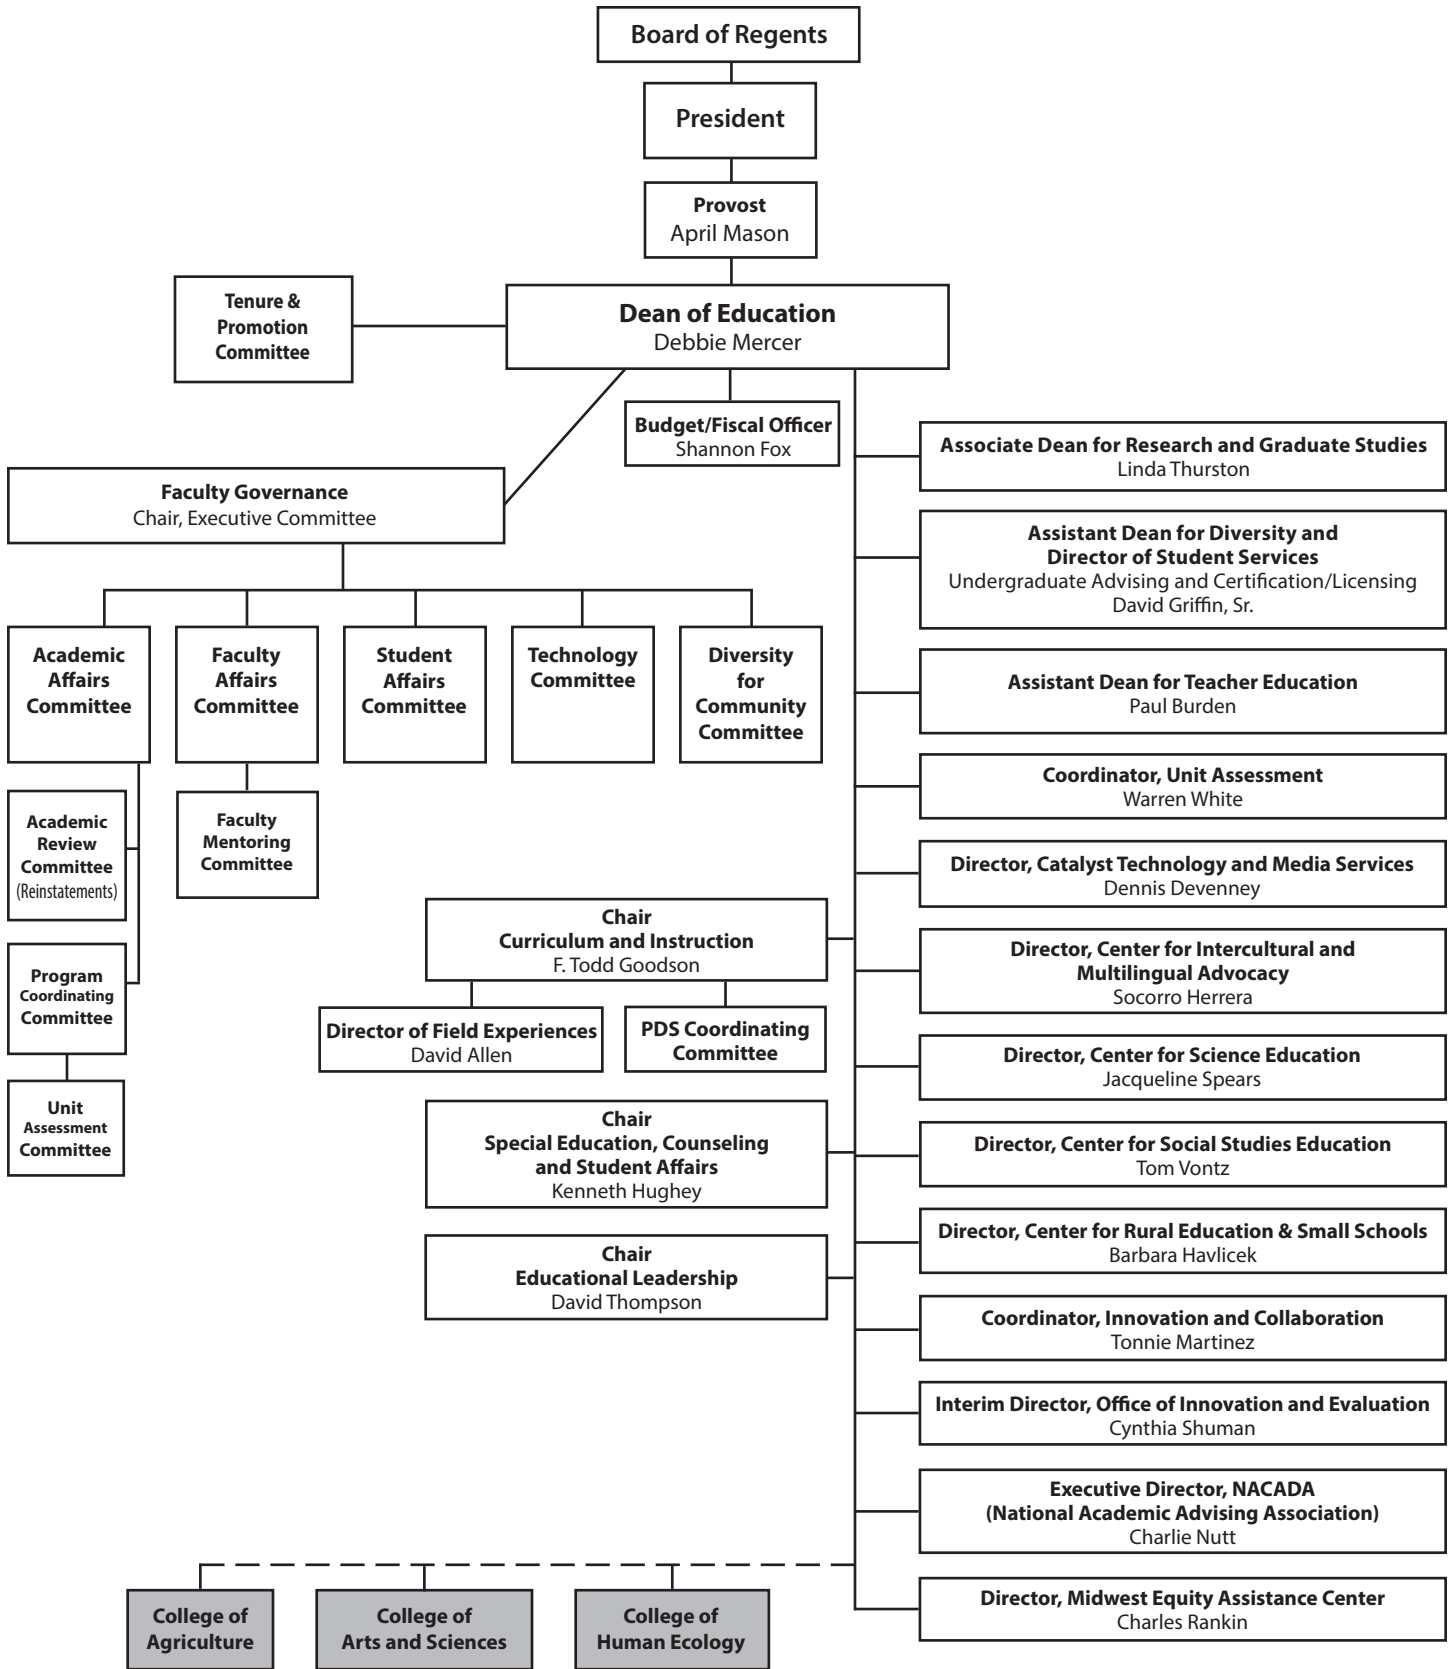

Administrative & Governance Structure of the Professional Education Unit Kansas State University

Teacher Education Programs within these colleges are approved by the College of Education and administered as part of degree programs in other colleges.